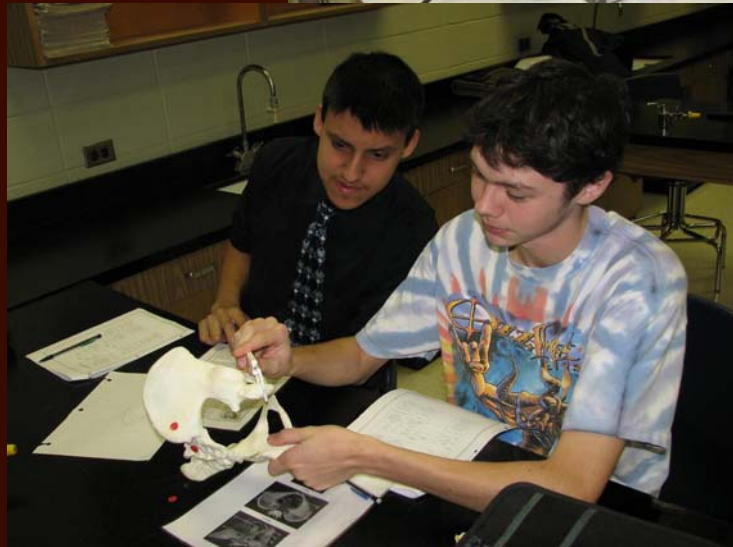

A close-up photograph of a blue chalkboard with a wooden tray at the bottom. The tray contains several pieces of chalk in various colors (blue, pink, yellow, white). The text 'Kelly Road Secondary Prince George' is written in a white, serif font across the center of the board. The background shows faint, colorful chalk markings on the board surface.

Kelly Road Secondary Prince George

Tablet Laptop

UNBC Visit – *Career Discovery*

Forensics

And what do the students think?